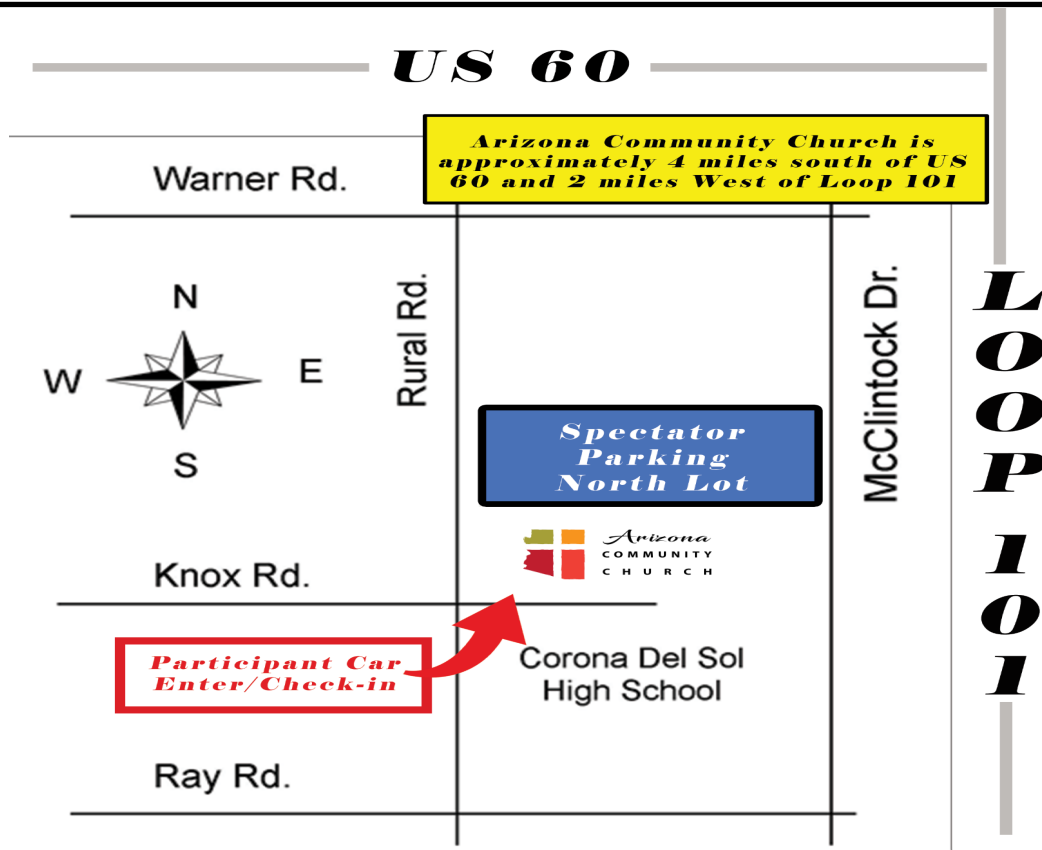

CHILDREN'S ACTIVITIES ALSO

LOCATION MAP & INFO →

50/50 RAFFLE

To Benefit
A children's non-profit
TBD

AWARDS
Pastor's Choice
Young Guns Award
Men of ACtion Pick
IN-Joy Seniors Selection
"Chicks" Choice

Scan here to register

Registration Deadline: March 10th

NAME _____ PHONE _____

ADDRESS _____ CITY, STATE, ZIP _____

EMAIL _____ CAR MAKE/MODEL/YR _____

T SHIRT SIZE (CIRCLE) S M L XL 2XL 3XL **(Included in \$25 entry fee)**

EXTRA T SHIRT(S) **\$20 EACH**—ENTER # FOR EACH SHIRT S ___ M ___ L ___ XL ___ 2XL ___ 3XL ___ # x \$20 = _____